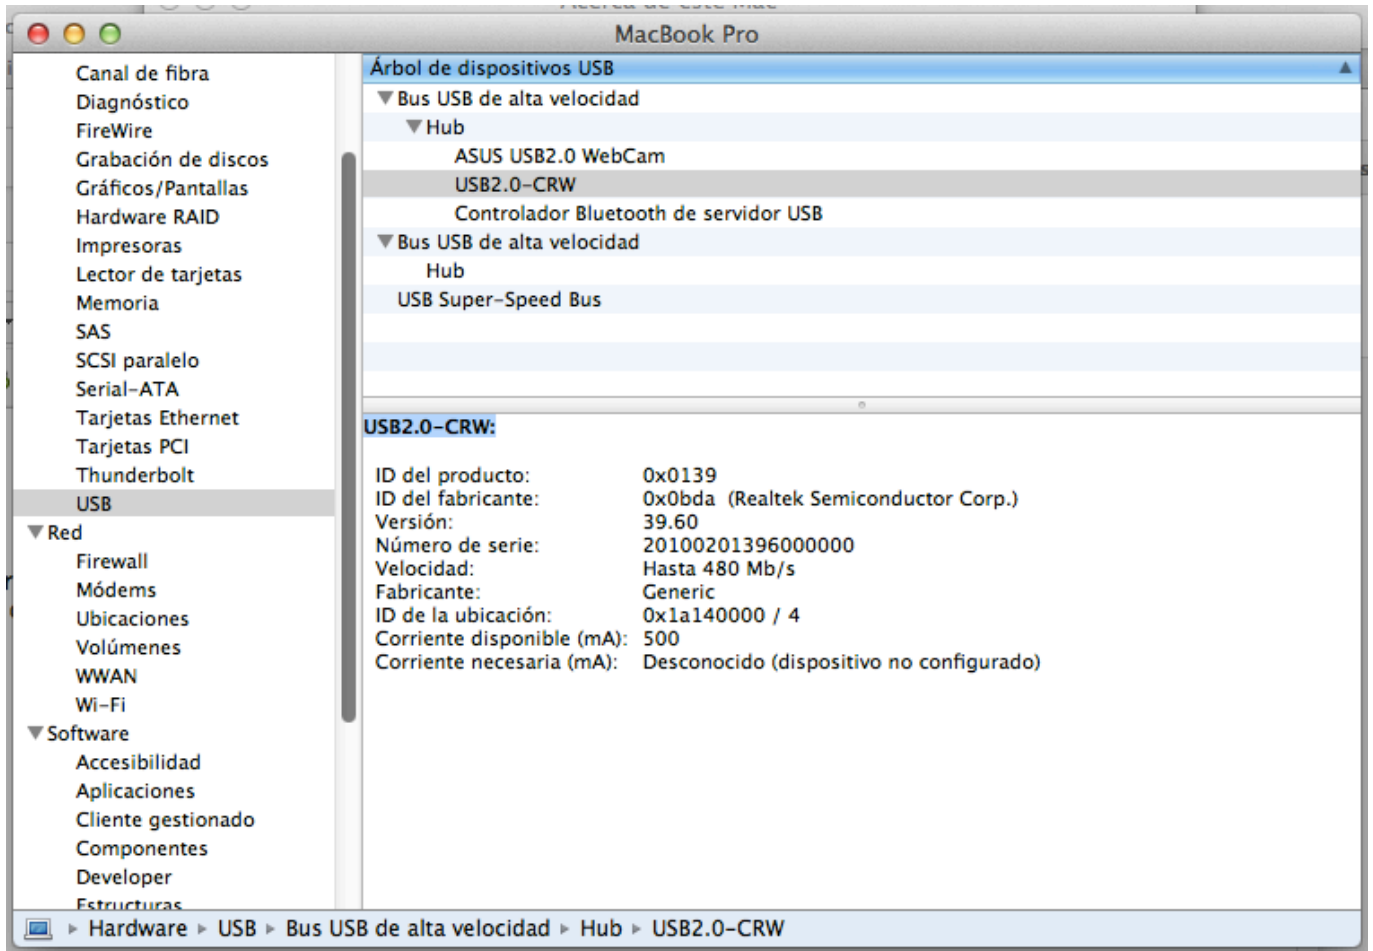

---

Download

[Usb2.0 Crw Driver](#)

[Usb2.0 Crw Driver](#)

Download

---

In this post you can find lenovo b570e usb2.0-crw driver. Company: Lenovo File name: lenovob570eus2\_0-crwDRV.exe. Size: 2.9 MB Driver .... Latest download for USB2.0-CRW (Android ADB Driver). Improve your pc performance with this new update. Drivers Installer for USB2.0-CRW If .... This page contains the driver installation download for USB2.0-CRW in supported models (370E4K) that are running a supported operating system.. Can anybody help me to find for a USB 2.0 CRW of my Win7 laptop? My laptop seems ... laptop's USB. I tried to download and install some driver.. using Windows 10 updated from Windows 8.1 on Aspire Z1-621 All in one pc. The USB 2.0-CRW has the warning triangle. It never will update.. It asks for the driver of USB2.0-CRW. Can. Software & updates, drivers, downloads and hardware from Realtek Semiconductor. ATI Driver Downloads for .... Solved: installed all the drivers available on site for inspiron 15 3543 early 2015 but still driver for USB 2.0-CRW is not available. how can i find. Hello I recently .... Dell Usb2 0 Crw DriverHello I have an update issue. Windows 10 continues to download So I am thinking it found a driver and try to install a .... Download the latest version of USB2.0 CRW drivers according to your computer's operating system.. USB To Fast Ethernet for notebook driver usb2 0 crw windows 7 toshiba l Toshiba. Toshiba Ireland. Download. Increase abandoned key.. Usb 2.0 crw card reader in device manager. Usb 2.0 crw driver windows 8 64 bit. Dell usb2 0 crw driver windows 7. Reack usb2.0 crw windows 8 drivers. Reack .... USB2.0 CRW DRIVER IS MISSING Hi all, I tried to connect Android mobile with version 4.1.1 to my DELL WIN 8 PC. it says USB not .... 0-Crw. Driver Toshiba Usb2.0-Crw Rating: 6,0/10 2817votes.. FOLLOWED UR THREAD, WENT THROUGH TROUBLESHOOT WITH ADMINISTRATOR GOT A MESSAGE USB 2.0 CRW DOESNT HAVE A .... Download the latest drivers for your USB2.0-CRW to keep your Computer up-to-date.. After Windows Updates, the USB2.0-CRW driver may be missing (displays yellow exclamation icon). The driver is listed under Other Devices in Windows Device .... Intel USB 2.0 Driver for Windows 7 (Windows), free and safe download. Intel USB 2.0 Driver for Windows 7 latest version: Download USB: USB .... Just free download USB 2.0-CRW(Card Reader) for Microsoft Windows 8 (32-bit, 64-bit) - Lenovo B and V Series drivers online from best lenovo drivers site now .... I still have, in device manager, un installed drivers. Usb2.0-CRW. also Bluetooth peripheral device, tho my bluetooth is working ok. but I still would like to know .... USB 2.0 CRW. Jump to solution. All of you who can't find driver for this device. This is card reader. Find realtek card reader drivers for your notebook . Cheers ! 87d2f66988